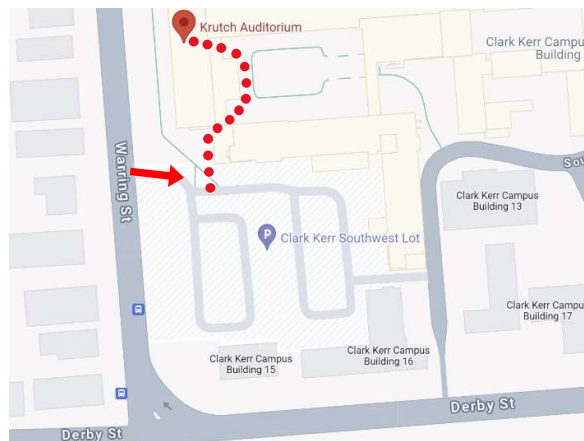

Parking and Location - Details

Clark Kerr Campus (Sessions and Presentations)

Parking Lot: Southwest Lot, Venue: Krutch Auditorium

- Upon arrival at Clark Kerr Campus, please park in the Southwest Lot (marked by the indigo “P” pin).
- Enter the Southwest Lot via Warring St as shown by the red arrow.
- The Southwest Lot is located near the Krutch Auditorium (marked by the red pin) where registration and events will take place.
- At registration, you will be provided with a parking pass for the Southwest Lot, which you will place inside your vehicle.
- To access the Krutch Auditorium from the Southwest Lot, follow the dotted red line.

UC Berkeley Main Campus (Lab Tour)

Parking Lot: Upper Hearst Structure, Venue: Cory Hall

- Upon arrival at the main campus, please park in the Upper Hearst Structure (marked by the indigo “P” pin). The parking pass provided at registration is valid for the Upper Hearst Structure.
- Enter the Upper Hearst Structure via La Loma Ave as shown by the red arrow.
- The Upper Hearst Structure is located across the street from Cory Hall (marked by the red pin) where the lab tour will take place.
- BPEC students will meet you by the Hearst Ave entrance to Cory Hall
- To access Cory Hall from the Upper Hearst Structure, follow the dotted red line.